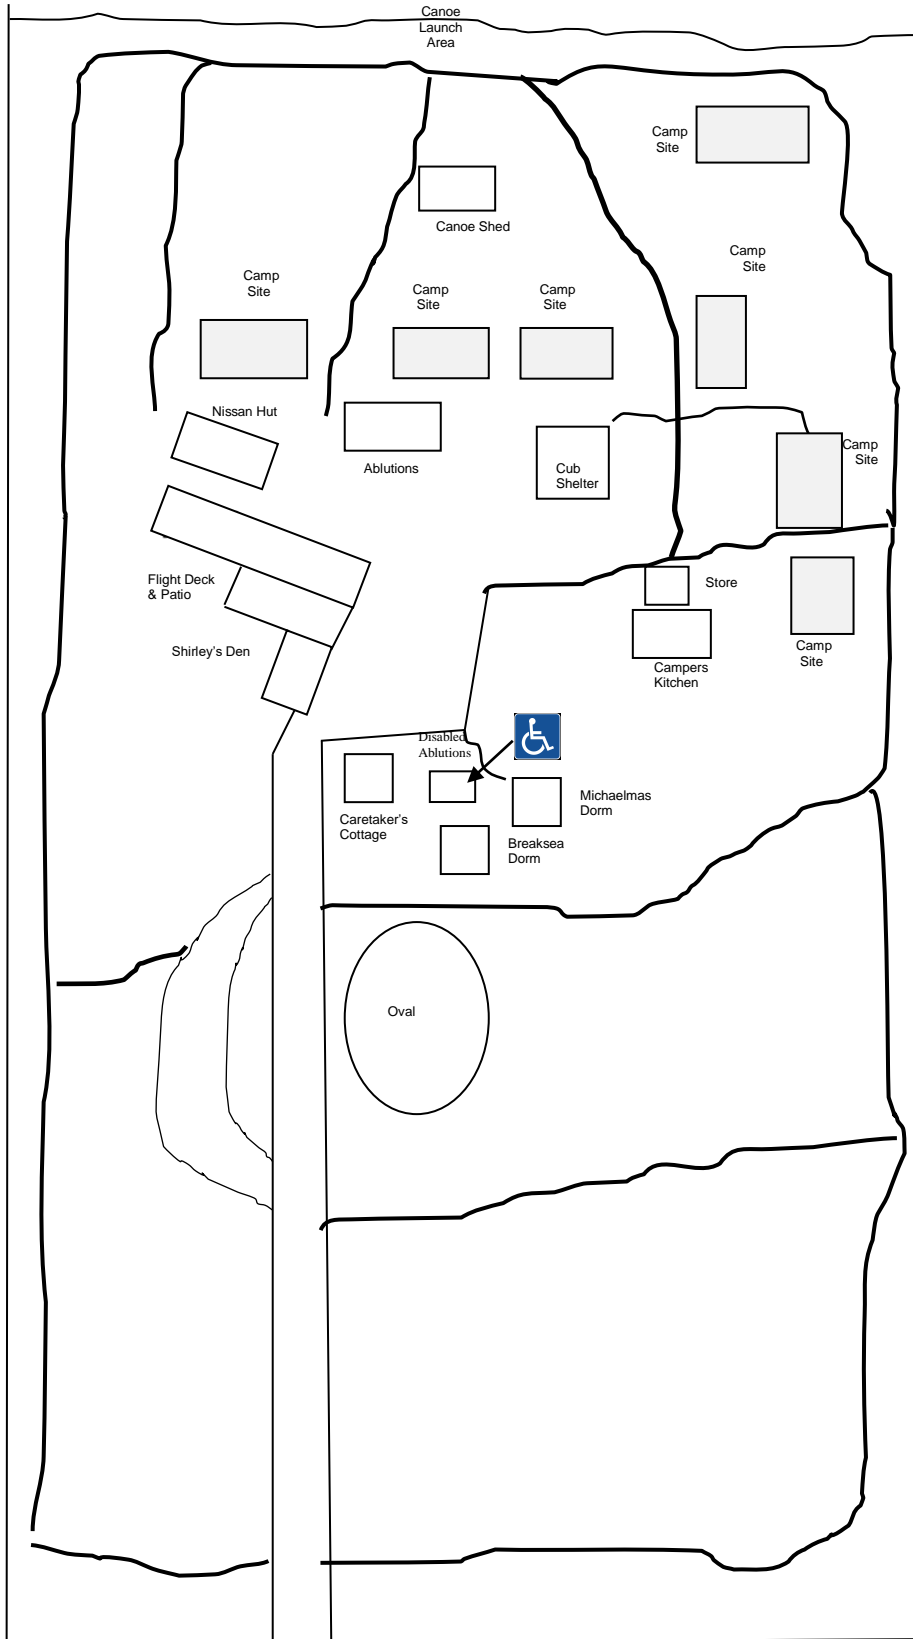

King River

Gilcreek  
Scout  
Camp,  
Albany

Norwood Road